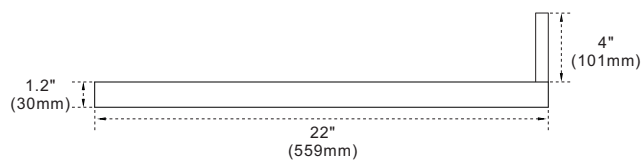

Side view

NOTE: SINK STYLE, SHAPE, FAUCET HOLES, CUTOUT ON TOP, VANITY MAY VARY FROM THE PICTURE ABOVE. INSTRUCTIONAL PURPOSE ONLY.

Professional installation is recommended.
www.bellaterra-home.com

Bellaterra Home LLC, All Rights Reserved 2019