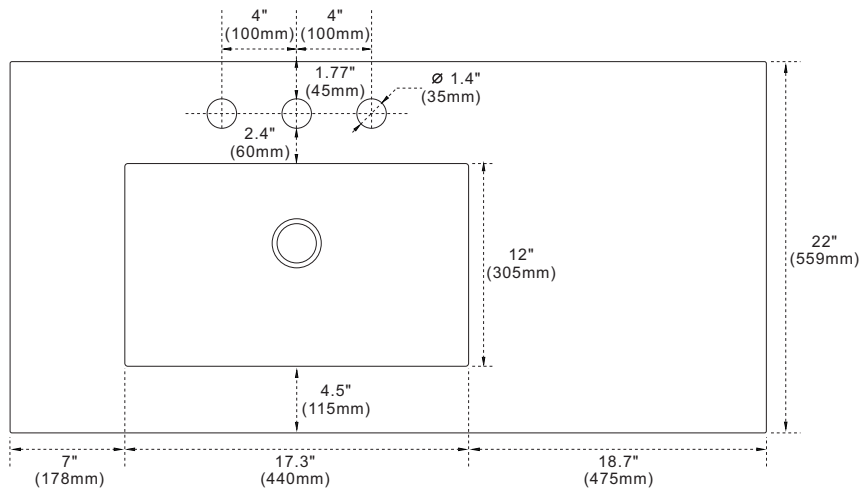

BELLATERRA HOME

Model: 430002-43-L Countertop

Features

1. Single 20" rectangular undermount sink cutout;
2. 8" wide spread faucet holes;
3. 4" height backsplash included;
4. Thickness laminated to 1.2";
5. Ceramic sink on left side of countertop;

Colors / Finishes

- WM - Natural White Carrara marble;
- BG - Natural Black Galaxy Granite;
- GY - Natural Grey Granite;
- WE - White Engineer Stone;

Top view

Side view

NOTE: SINK STYLE, SHAPE, FAUCET HOLES, CUTOUT ON TOP, VANITY MAY VARY FROM THE PICTURE ABOVE. INSTRUCTIONAL PURPOSE ONLY.

Professional installation is recommended.
www.bellaterra-home.com

Bellaterra Home LLC, All Rights Reserved 2019