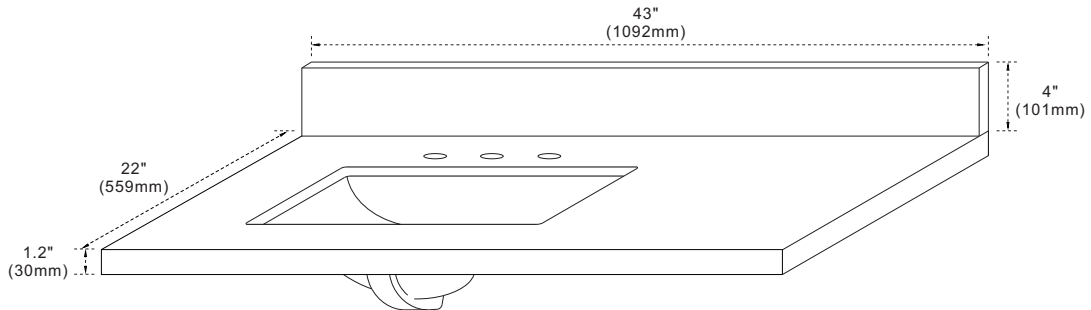

BELLATERRA HOME

Model: 430002-43-L Countertop

Features

1. Single 20" rectangular undermount sink cutout;
2. 8" wide spread faucet holes;
3. 4" height backsplash included;
4. Thickness laminated to 1.2";
5. Ceramic sink on left side of countertop;